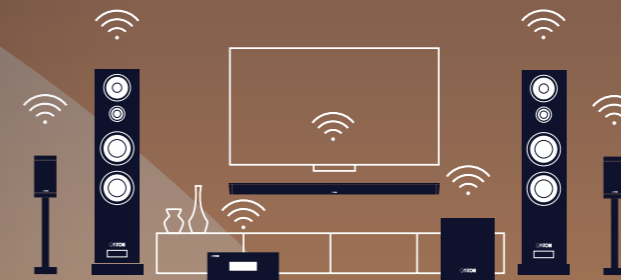

CLEVERLY CONNECTED FOR FIRST CLASS SOUND

Do you love music and want to enjoy your favorite tracks not only in one particular place, but **flexibly in every room in your home**? Canton's smart products, which **can be combined** and **centrally controlled** as desired, make exactly that possible. And you can easily integrate your existing **passive or active speakers** into your existing music system.

SINGLEROOM

- Combine Smart speakers flexibly within a room
- High-resolution transmission between the speakers thanks to wireless technology
- Easy to operate via a smartphone or the Canton Smart remote

SMART SUBWOOFER

The Smart Subwoofers are the perfect partner for our Smart speakers, **providing sound pressure and bass** for different room sizes. When needed, the subwoofers support the **soundbars** or **Smart speakers** with enormous dynamics and impressive deep bass. Simply connect the subwoofers to the speakers **wirelessly or via cable** and the listening fun can begin. You set the desired volume, the correct phase and the appropriate channel level via a Smart product such as the Smart Soundbar 10 or the Smart Connect 5.1.